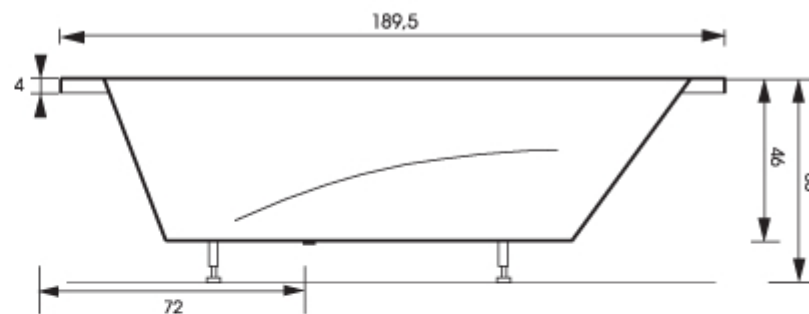

# VERONA

Length: 189,5 cm | Width: 108 cm | Depth: 46 cm | Floor size: 116 cm | Capacity: ca 210 L

**The bath set: 70 cm**