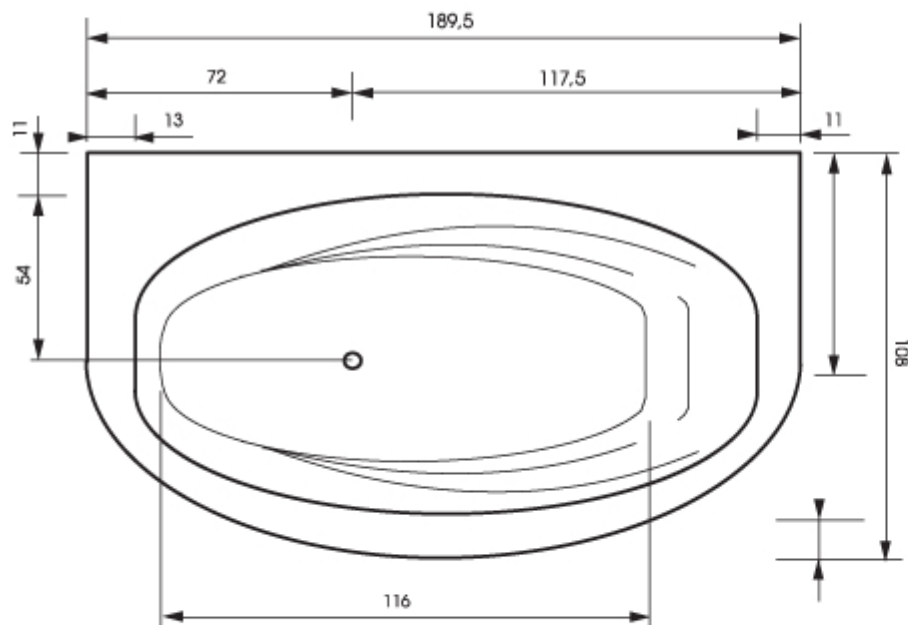

# VERONA

Length: 189,5 cm | Width: 108 cm | Depth: 46 cm | Floor size: 116 cm | Capacity: ca 210 L

**The bath set: 70 cm**