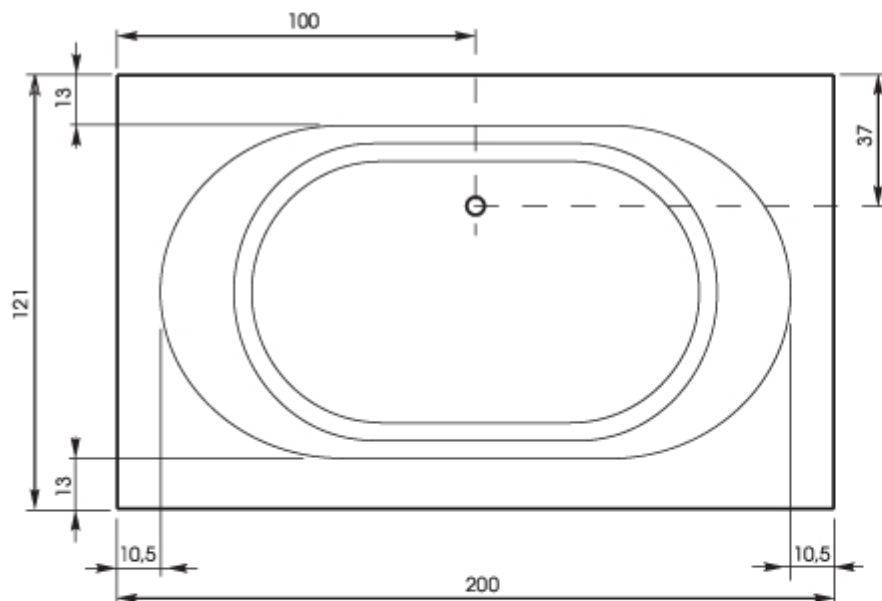

# TAMARA 2

Length: 200 cm | Width: 121 cm | Depth: 49 cm | Floorsize: 125 cm | Capacity: ca 300 L

**The bath set: 70 cm**