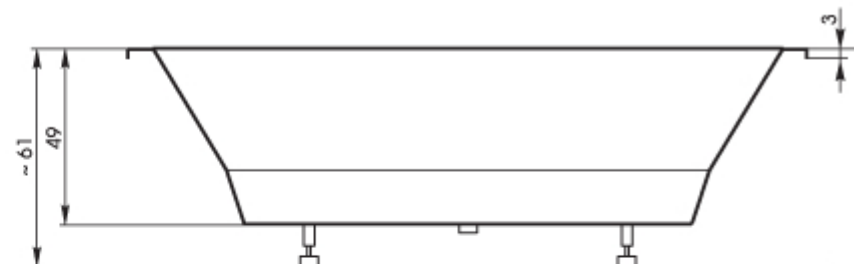

# TAMARA 2

Length: 200 cm | Width: 121 cm | Depth: 49 cm | Floorsize: 125 cm | Capacity: ca 300 L

**The bath set: 70 cm**