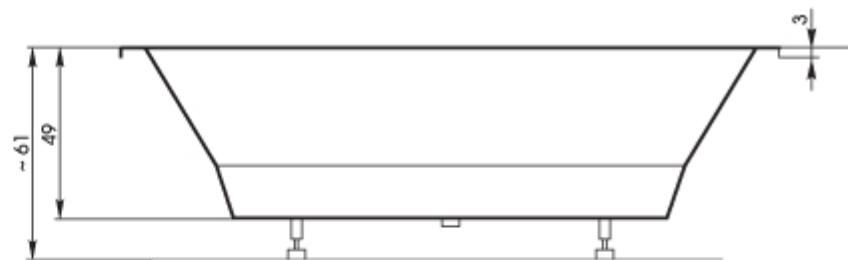

TAMARA 1

Length: 200 cm | Width: 121 cm | Depth: 49 cm | Floorsize: 125 cm | Capacity: ca 300 L

The bath set: 70 cm