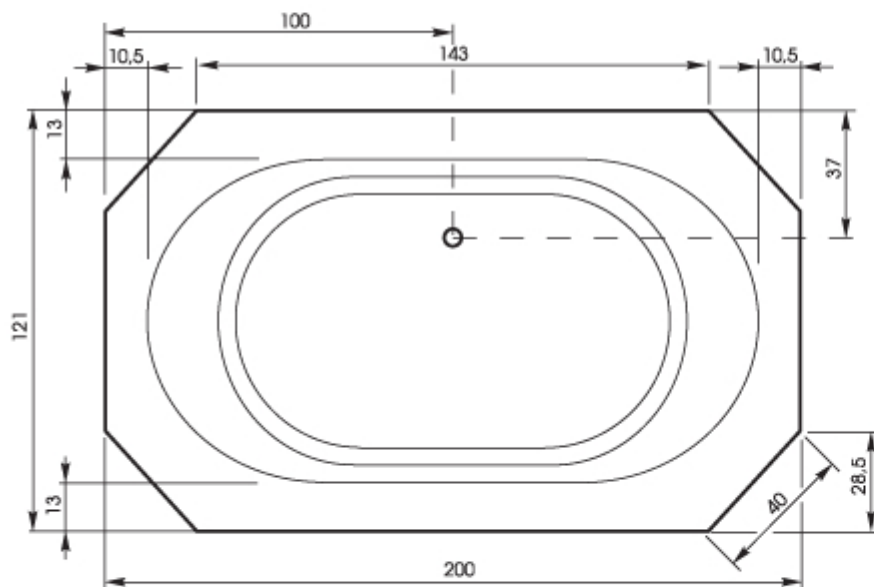

TAMARA 1

Length: 200 cm | Width: 121 cm | Depth: 49 cm | Floorsize: 125 cm | Capacity: ca 300 L

The bath set: 70 cm