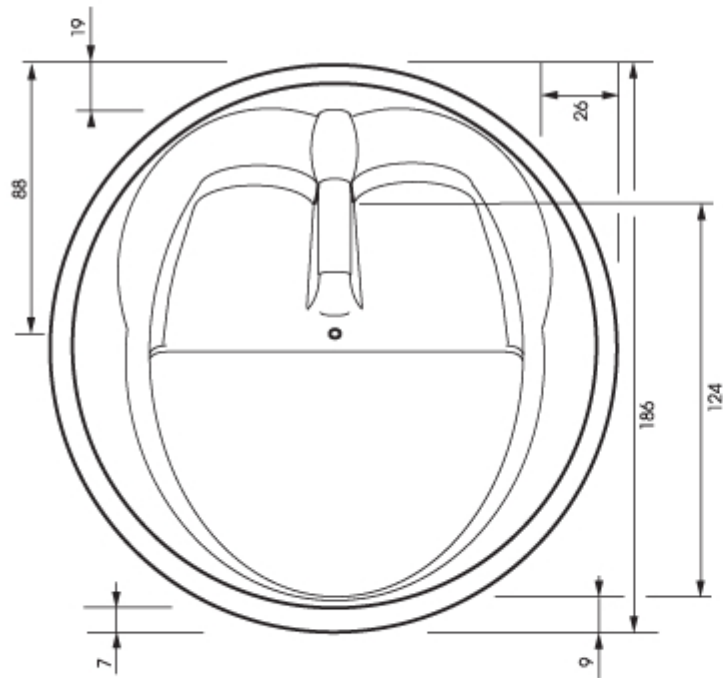

# OYSTER

Diameter: 186 cm | Depth: 53 cm | Floorsize: 124 cm | Capacity: ca 370 L

**The bath set: 120 cm**