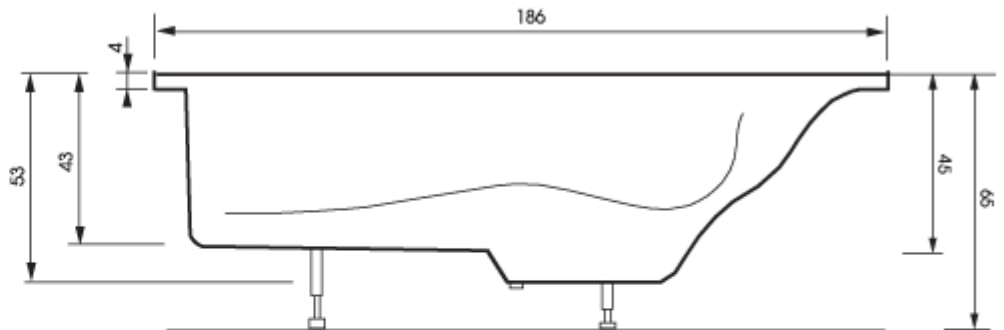

# OYSTER

Diameter: 186 cm | Depth: 53 cm | Floorsize: 124 cm | Capacity: ca 370 L

**The bath set: 120 cm**