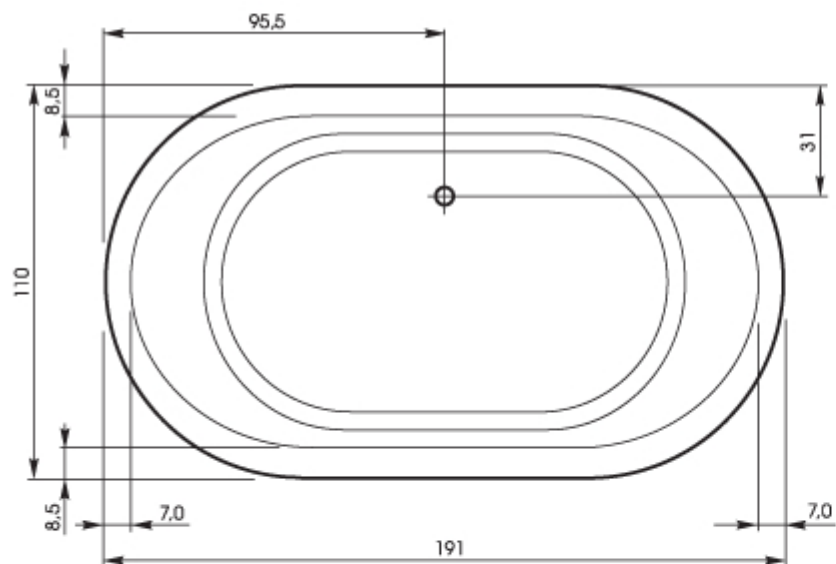

MARYLIN

Length: 191 cm | Width: 110cm | Depth: 49 cm | Floor size: 125 cm | Capacity: ca 300 L

The bath set: 70 cm