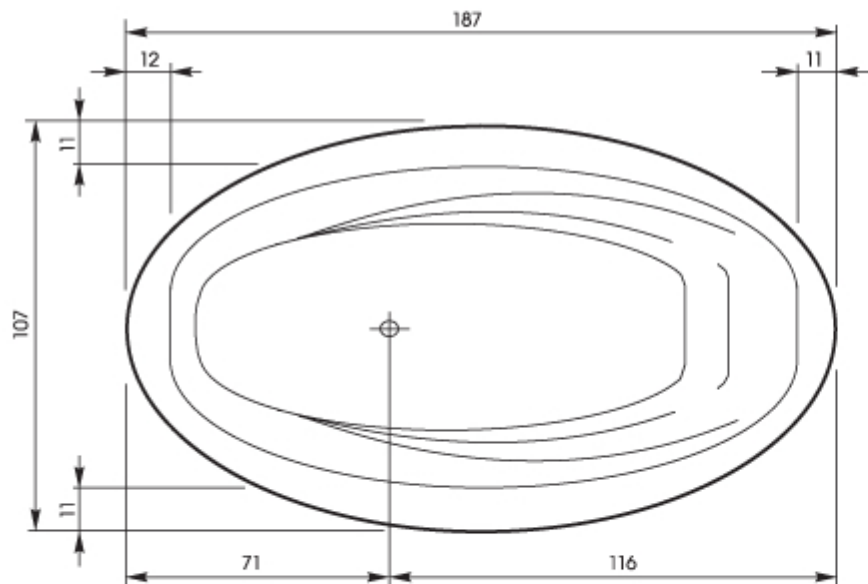

JULIA

Length: 187 cm | Width: 107 cm | Depth: 46 cm | Floor size: 116 cm | Capacity: ca 210 L

The bath set: 70 cm