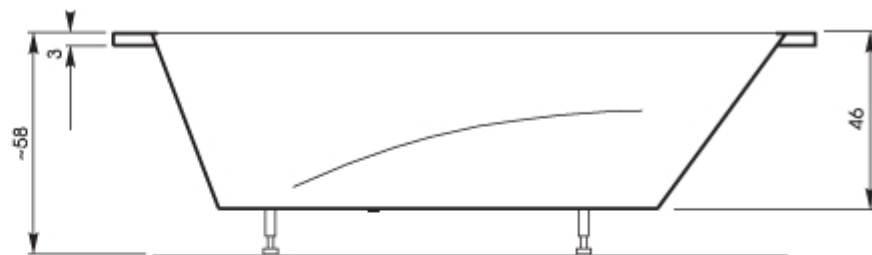

JULIA

Length: 187 cm | Width: 107 cm | Depth: 46 cm | Floor size: 116 cm | Capacity: ca 210 L

The bath set: 70 cm