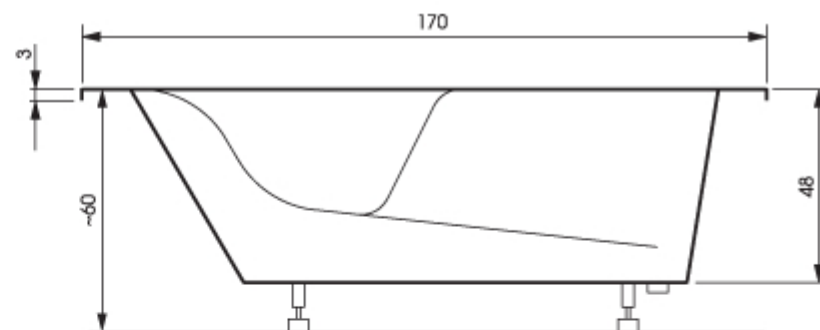

# JANINE JUNIOR

Length: 170 cm | Width: 75 cm | Depth: 48 cm | Floorsize: 110 cm | Capacity: ca 154 L

**The bath set: 70 cm**