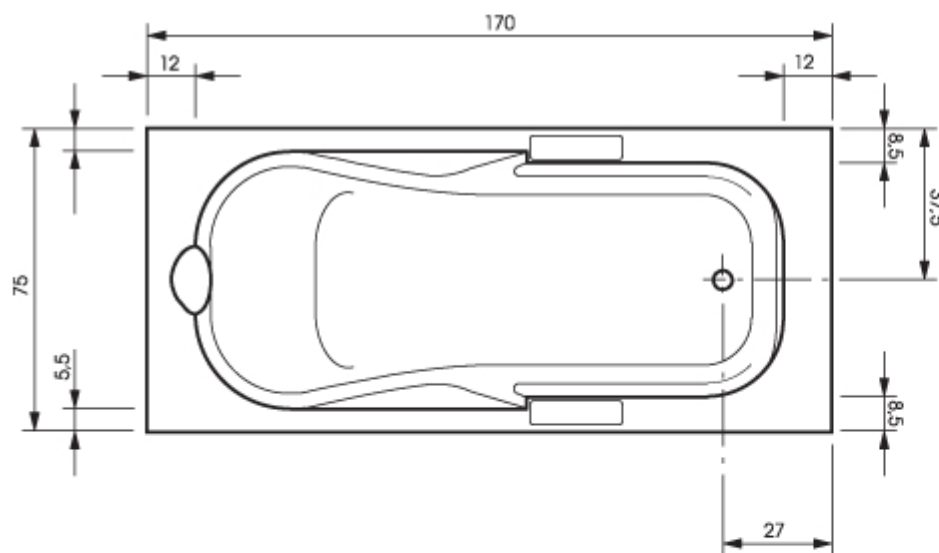

# JANINE JUNIOR

Length: 170 cm | Width: 75 cm | Depth: 48 cm | Floorsize: 110 cm | Capacity: ca 154 L

**The bath set: 70 cm**