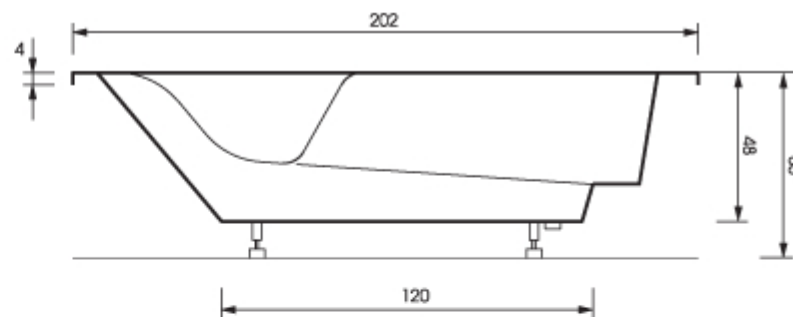

# JANINE 2

Length: 202 cm | Width: 91 cm | Depth: 48 cm | Floorsize: 120 cm | Capacity: ca 225 L

**The bath set: 70 cm**