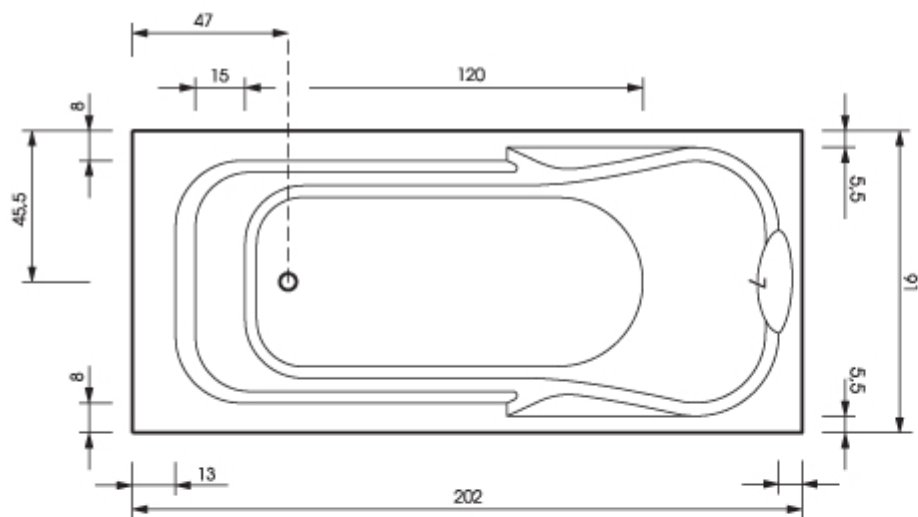

# JANINE 2

Length: 202 cm | Width: 91 cm | Depth: 48 cm | Floorsize: 120 cm | Capacity: ca 225 L

**The bath set: 70 cm**