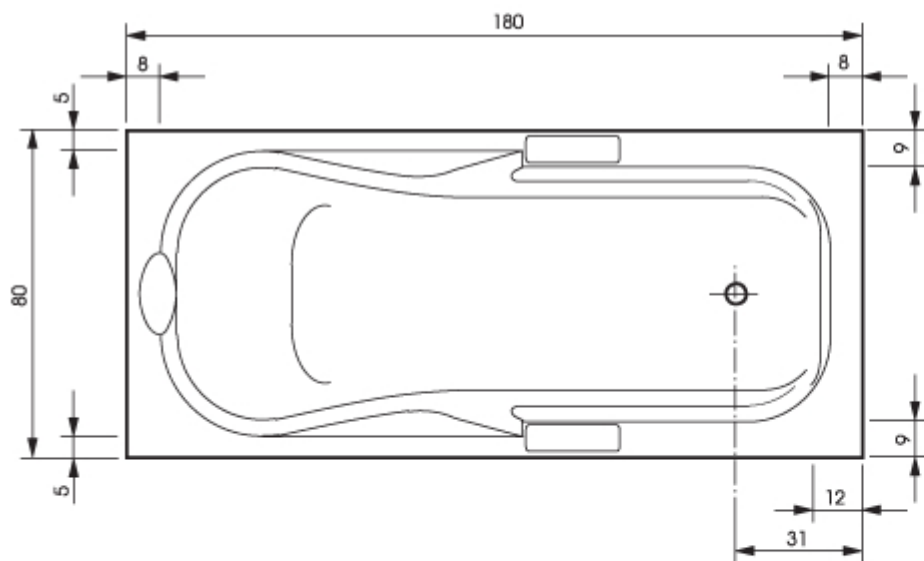

# JANINE 1

Length: 180 cm | Width: 80 cm | Depth: 50 cm | Floorsize: 115 cm | Capacity: ca 187 L

**The bath set: 70 cm**