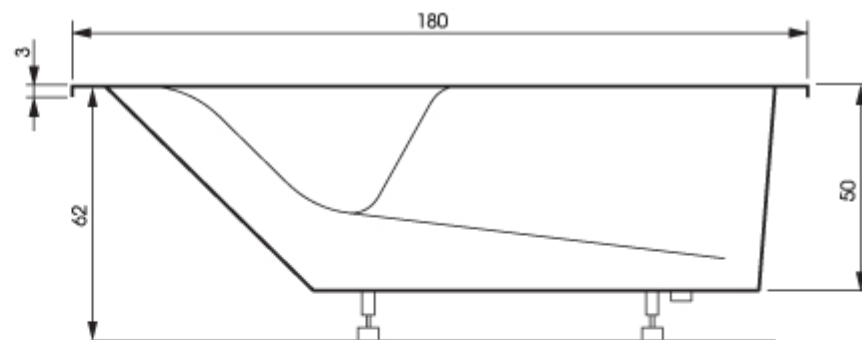

# JANINE 1

Length: 180 cm | Width: 80 cm | Depth: 50 cm | Floorsize: 115 cm | Capacity: ca 187 L

**The bath set: 70 cm**