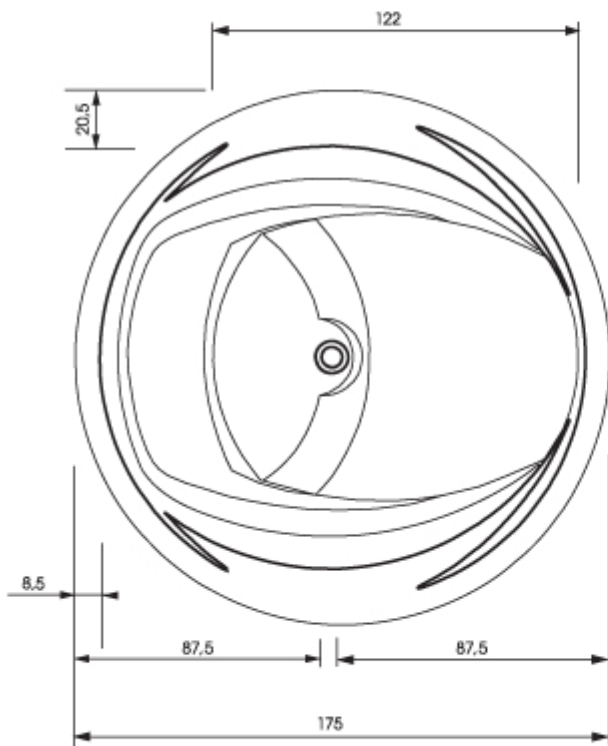

DAMARIS

Diameter: 175 cm | Depth: 52 cm | Floorsize: 122 cm | Capacity: ca 345 L

The bath set: 90 cm