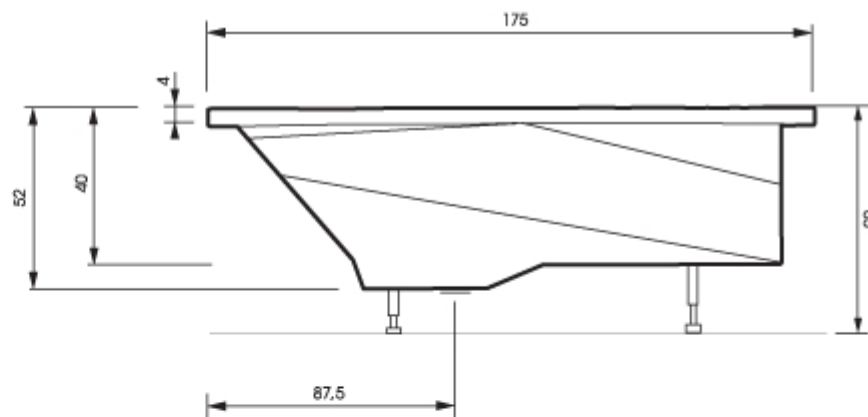

DAMARIS

Diameter: 175 cm | Depth: 52 cm | Floorsize: 122 cm | Capacity: ca 345 L

The bath set: 90 cm