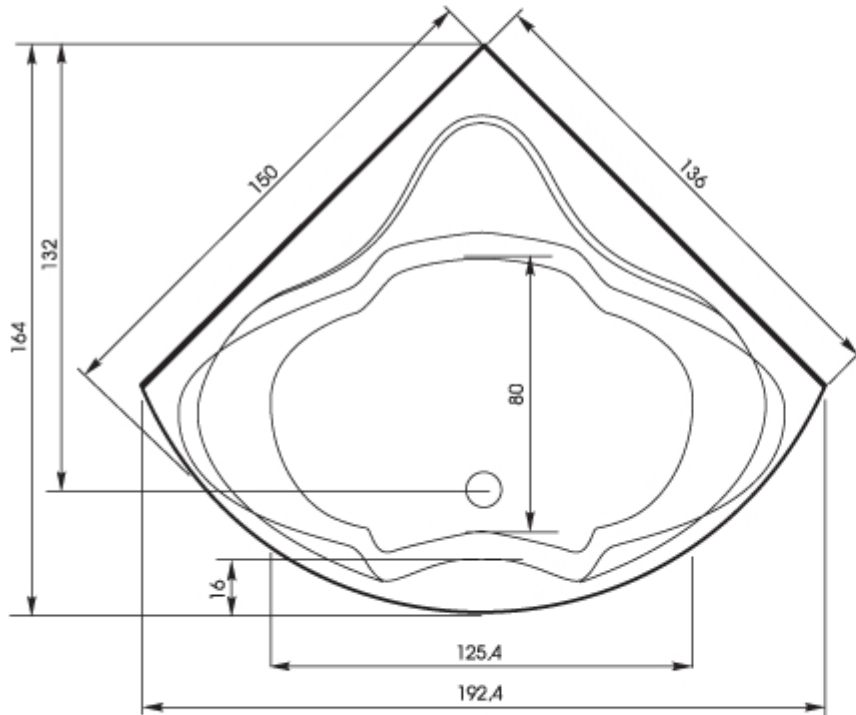

ALEXIS 150

Length: 192,4 cm | Leg length: 136 cm | Width: 192,4 cm | Depth: 49 cm | Floorsize: 125,4 cm | Capacity: ca 200 L

The bath set: 50 cm