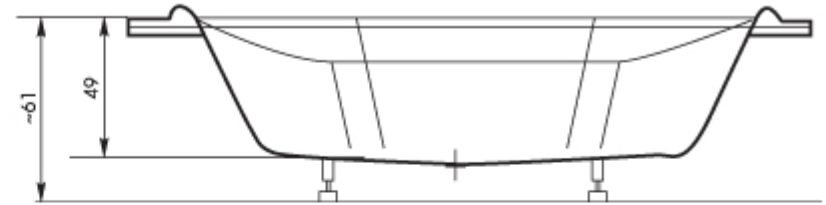

ALEXIS 150

Length: 192,4 cm | Leg length: 136 cm | Width: 192,4 cm | Depth: 49 cm | Floorsize: 125,4 cm | Capacity: ca 200 L

The bath set: 50 cm